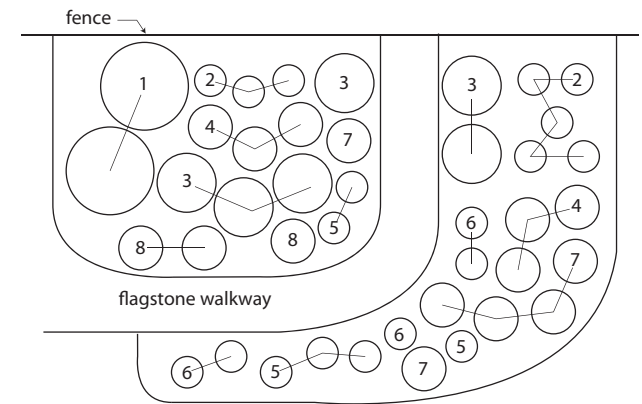

Coach's Concepts

#20 Grassy Blend

Where colour lives!

Don't forget to use transplant fertilizer and TERRA Plus 3 mix around each plant.

Zebra Grass
↓ 1m ↔ 1m
Qty: 2

Rudbeckia
↓ 1m ↔ 0.5m
Qty: 8

Golden Globe Cedar
↓ 0.35m ↔ 0.35 m
Qty: 6

Karl Foerster Grass
↓ 1m ↔ 0.5m
Qty: 6

Sedum
↓ 0.35m ↔ 0.35 m
Qty: 6

Blue Fescue
↓ 0.35m ↔ 0.35 m
Qty: 5

Daisy
↓ 1m ↔ 0.5m
Qty: 5

Spreading Juniper
↓ 0.35m ↔ 1m
Qty: 3