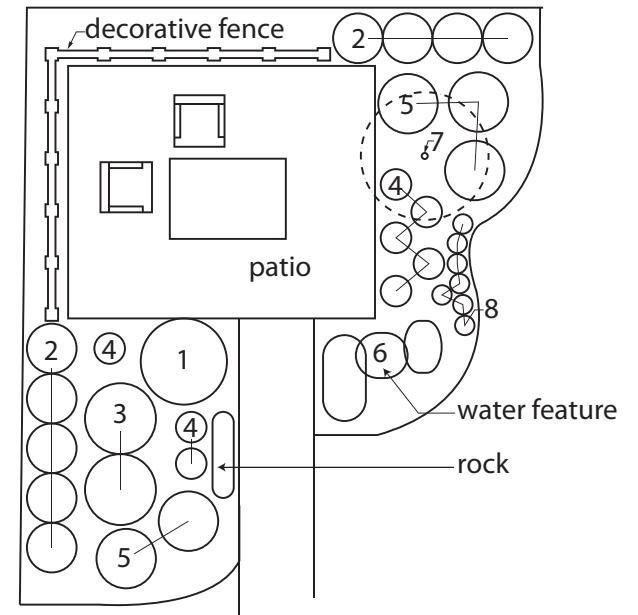

Coach's Concepts

#8 Room With A View

Where colour lives!

Don't forget to use transplant fertilizer and TERRA Plus 3 mix around each plant.

Cutleaf Japanese Maple
↓ 1m ↔ 1.5m
Qty: 1

Cedar
↓ 3m ↔ 1m
Qty: 9

Dogwood
↓ 1.5m ↔ 1.5m
Qty: 2

Daylily
↓ 0.5m ↔ 0.5m
Qty: 7

False Cypress
↓ 0.7m ↔ 0.7m
Qty: 5

Water Feature

Standard Hydrangea
↓ 2m ↔ 1m
Qty: 1

Seasonal Colour