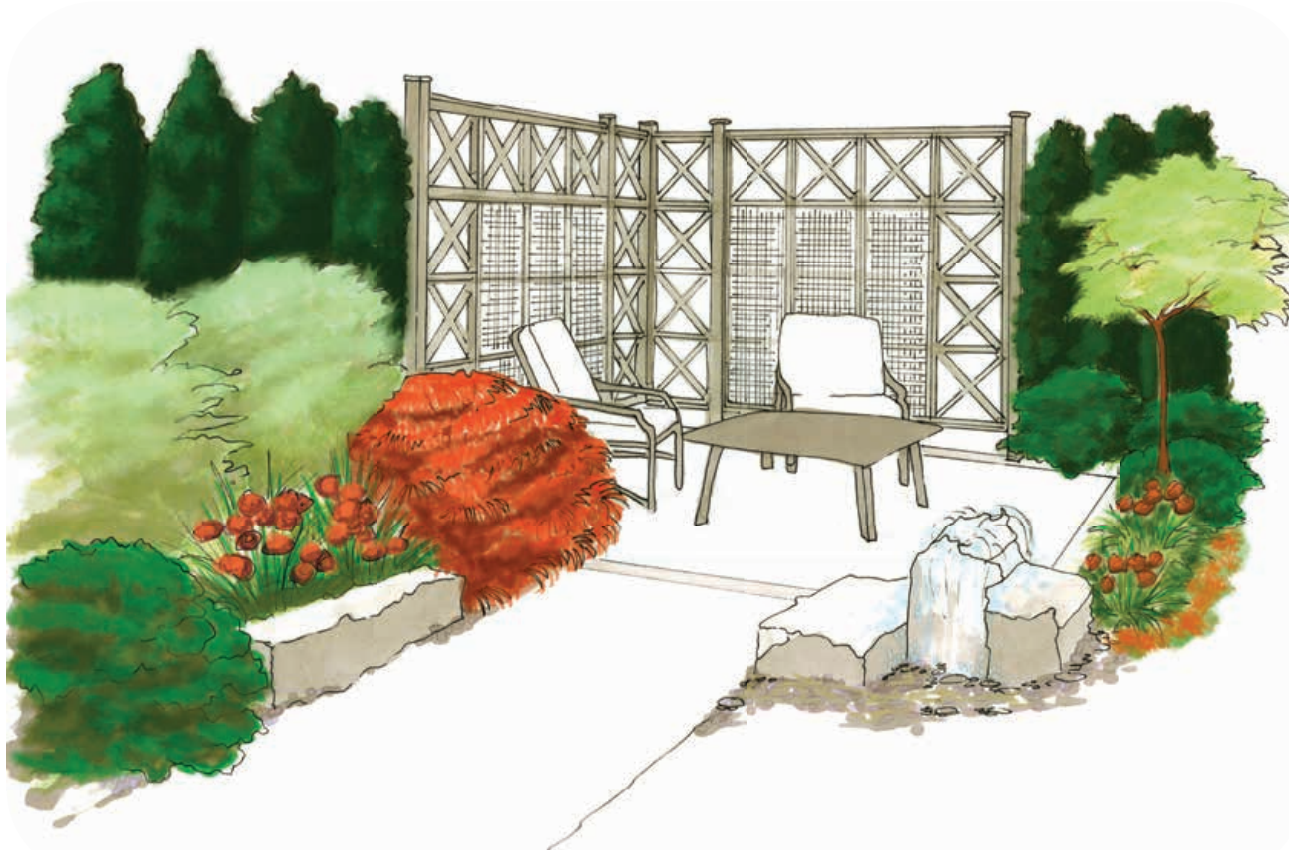

Coach's Concepts

#8 Room With A View

Where colour lives!

Don't forget to use transplant fertilizer and TERRA Plus 3 mix around each plant.

Cutleaf Japanese Maple
↓ 1m ↔ 1.5m
Qty: 1

Cedar
↓ 3m ↔ 1m
Qty: 9

Dogwood
↓ 1.5m ↔ 1.5m
Qty: 2

Daylily
↓ 0.5m ↔ 0.5m
Qty: 7

False Cypress
↓ 0.7m ↔ 0.7m
Qty: 5

Water Feature

Standard Hydrangea
↓ 2m ↔ 1m
Qty: 1

Seasonal Colour