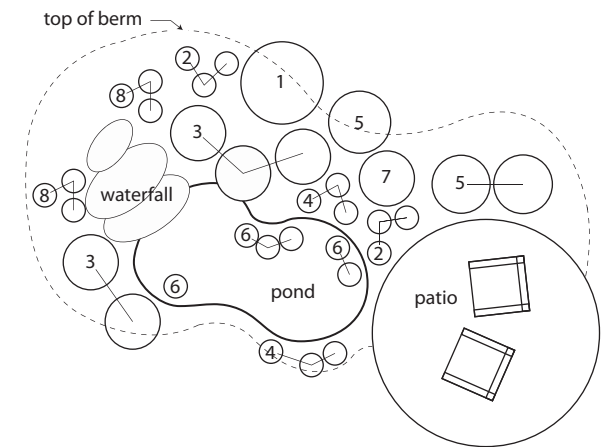

# Coach's Concepts

#10 Watersprout

Where colour lives!

Don't forget to use transplant fertilizer and TERRA Plus 3 mix around each plant.

Cutleaf Japanese Maple  
 ↓ 1.5m ↔ 1.5m  
 Qty: 1

Daylily  
 ↓ 0.3m ↔ 0.3m  
 Qty: 6

Japanese Garden Juniper  
 ↓ 0.35m ↔ 1m  
 Qty: 5

Blue Fescue  
 ↓ 0.35m ↔ 0.35m  
 Qty: 6

Barberry  
 ↓ 1m ↔ 1m  
 Qty: 3

Marginal Water Plant  
 ↓ 0.5m ↔ 0.5m  
 Qty: 6

Globe Blue Spruce  
 ↓ 1m ↔ 1m  
 Qty: 1

Seasonal Colour