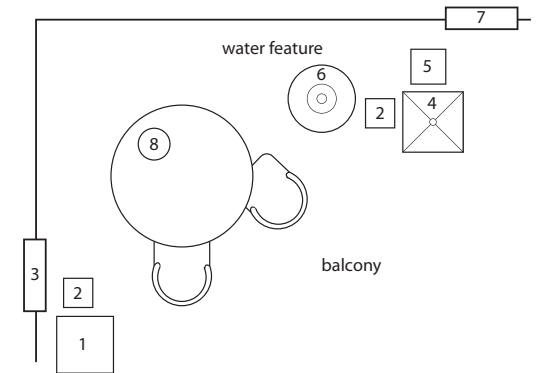

# Coach's Concepts

#13 Tropical Paradise

Where colour lives!

Don't forget to fertilize all planters every 4-5 waterings for spectacular display.

Majesty Palm  
↓ 1m ↔ 1m  
Qty: 1

Tropical Foliage  
↓ 0.5m ↔ 0.5m  
Qty: 2

Seasonal Colour

Ivy  
Qty: 5

Tropical Foliage  
↓ 0.5m ↔ 0.5m  
Qty: 1

Water Feature  
Qty: 1

Seasonal Colour

Herb Planter