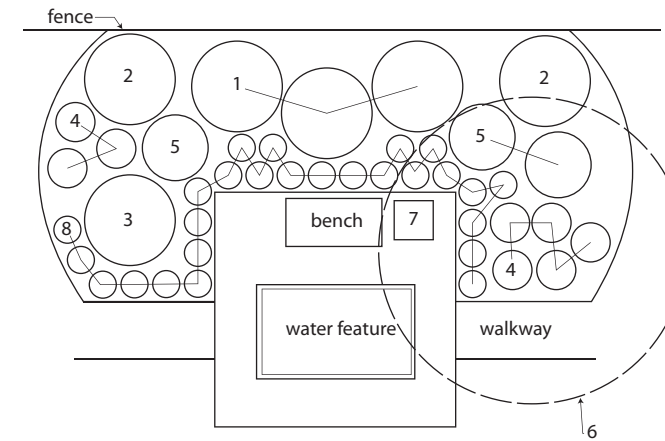

Coach's Concepts

#14 Reflect and Ponder

Where colour lives!

Don't forget to use transplant fertilizer and TERRA Plus 3 mix around each plant.

Forsythia
↓ 1.5m ↔ 1.5m
Qty: 3

Burning Bush
↓ 1.5m ↔ 1.5m
Qty: 2

Dwarf Lilac
↓ 1.5m ↔ 1.5m
Qty: 1

Hosta
↓ 0.5m ↔ 0.5m
Qty: 8

Golden False Cypress
↓ 1m ↔ 1m
Qty: 3

Eastern Red Bud
↓ 7m ↔ 5m
Qty: 1

Seasonal Colour

Spring Bulbs