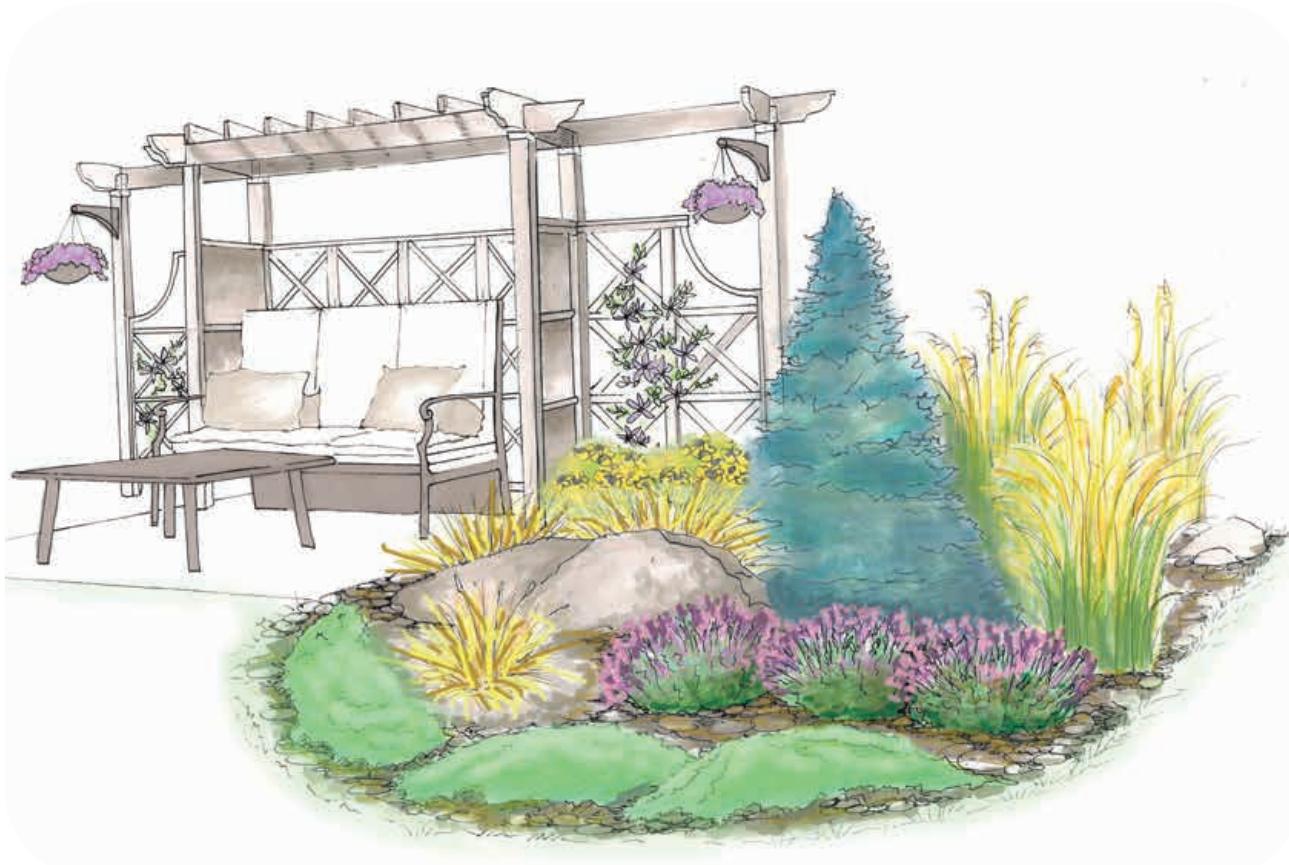

Coach's Concepts

#15 The Get Away

Where colour lives!

Don't forget to use transplant fertilizer and TERRA Plus 3 mix around each plant.

Blue Spruce
↓ 5m ↔ 3m
Qty: 1

Tall Grass
↓ 1m ↔ 1m
Qty: 4

Clematis
↓ 2m ↔ 0.35 m
Qty: 2

Blood Grass
↓ 0.5m ↔ 0.3m
Qty: 3

Lavender
↓ 0.35m ↔ 0.35m
Qty: 3

Spreading Juniper
↓ 0.35m ↔ 1m
Qty: 3

Black-Eyed Susan
↓ 0.5m ↔ 0.5m
Qty: 2

Seasonal Colour