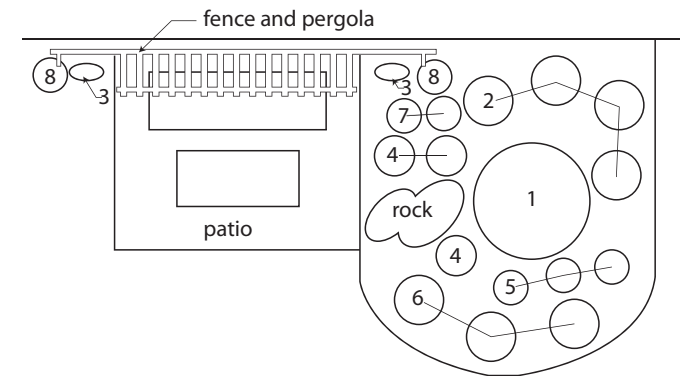

Coach's Concepts

#15 The Get Away

Where colour lives!

Don't forget to use transplant fertilizer and TERRA Plus 3 mix around each plant.

Blue Spruce
↓ 5m ↔ 3m
Qty: 1

Tall Grass
↓ 1m ↔ 1m
Qty: 4

Clematis
↓ 2m ↔ 0.35 m
Qty: 2

Blood Grass
↓ 0.5m ↔ 0.3m
Qty: 3

Lavender
↓ 0.35m ↔ 0.35m
Qty: 3

Spreading Juniper
↓ 0.35m ↔ 1m
Qty: 3

Black-Eyed Susan
↓ 0.5m ↔ 0.5m
Qty: 2

Seasonal Colour