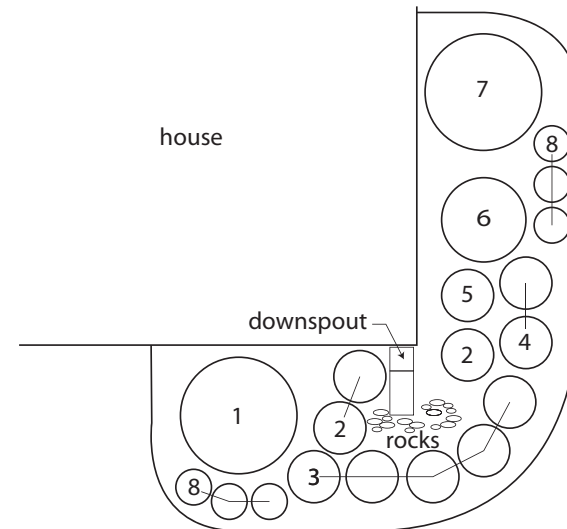

Coach's Concepts #17 We Have You Cornered

Where colour lives!

Don't forget to use transplant fertilizer and TERRA Plus 3 mix around each plant.

Purpleleaf Sandcherry
↓ 1.5m ↔ 1.5m
Qty: 1

Iris (tall)
↓ 0.5m ↔ 0.5m
Qty: 3

Dwarf Daylily
↓ 0.5m ↔ 0.5m
Qty: 5

Hosta
↓ 0.5m ↔ 0.5m
Qty: 2

Daisy
↓ 1m ↔ 0.5m
Qty: 1

Tall Grass
↓ 1m ↔ 1m
Qty: 1

Variegated Weigelea
↓ 1.5m ↔ 1.5m
Qty: 1

Seasonal Colour