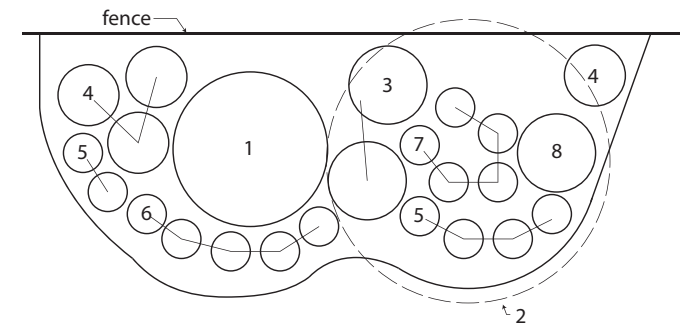

Coach's Concepts

#18 Fence Garden

Where colour lives!

Don't forget to use transplant fertilizer and TERRA Plus 3 mix around each plant.

Blue Spruce
↓ 10m ↔ 5m
Qty: 1

Bloodgood Japanese Maple
↓ 5m ↔ 3m
Qty: 1

Golden Juniper
↓ 0.8m ↔ 1m
Qty: 2

Tall Grass
↓ 1m ↔ 1m
Qty: 4

Coreopsis
↓ 0.5m ↔ 0.5m
Qty: 6

Daylily
↓ 0.5m ↔ 0.5m
Qty: 5

Lily
↓ 0.5m ↔ 0.5m
Qty: 5

Weigela (dwarf)
↓ 1m ↔ 1m
Qty: 1