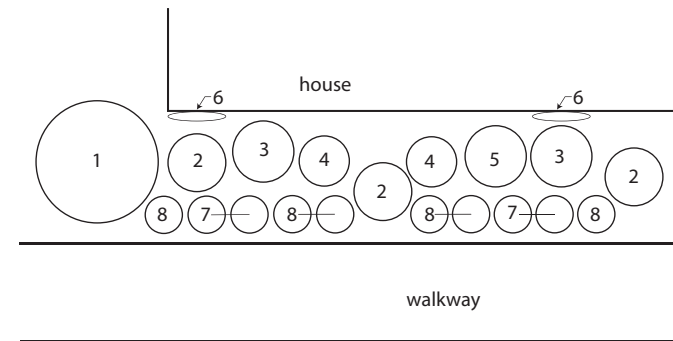

# Coach's Concepts #22 Down The Shaded Path

Where colour lives!

Don't forget to use transplant fertilizer and TERRA Plus 3 mix around each plant.

1

Summer Snowflake Viburnum  
 ↓ 1.75m ↔ 1m  
 Qty: 1

2

Fern  
 ↓ 0.5m ↔ 0.5m  
 Qty: 3