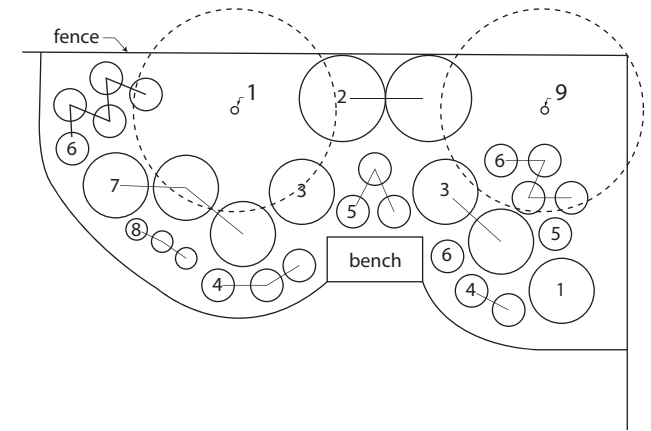

Coach's Concepts

#9 Pretty in Pink

Where colour lives!

Magnolia
 ↓ 5m ↔ 3.5m
 Qty: 1

Don't forget to use transplant fertilizer and TERRA Plus 3 mix around each plant.

Rose of Sharon
 ↓ 1.5m ↔ 1.5m
 Qty: 2

Hydrangea
 ↓ 1m ↔ 1m
 Qty: 2